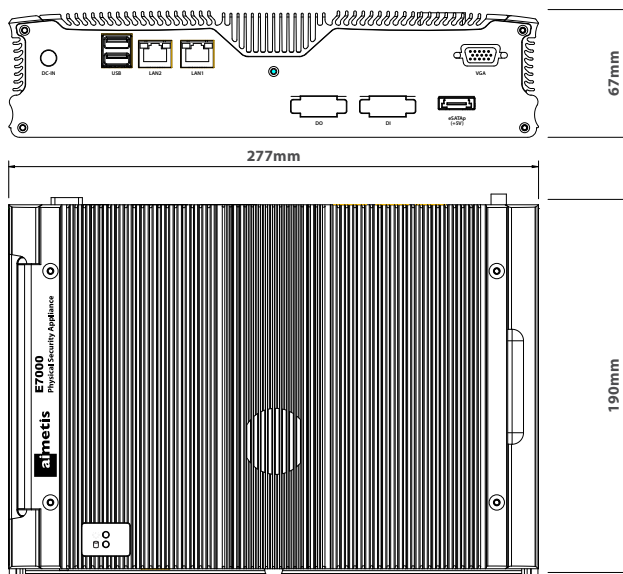

Features and Specifications

Model	E7020	E7040	E7020A	E7040A
CPU	Intel® Celeron® 847E 1.10 GHz		Intel® Core™ i7-2655LE 2.2 GHz	
RAM	4GB			
OS	Win 7 embedded			
Storage	2TB	4TB	2TB	4TB
License Type Incl.	Symphony Standard		Symphony Enterprise	
Camera Licenses Incl.	8	16	8	16
Video Analytics	No		Included	
Ethernet	2x GbE			
USB	4			
Integrated I/O	8/8			
Monitor Output	VGA			
Extended storage	eSATA, NAS			
ONVIF	Yes			
Network Protocols	DHCP, SMTP, SNMP			
Operating Temp.	0 to 40°C			
Dimensions (mm)	277W x 190D x 67H			
Weight	4.3KG			
Input Voltage	12VDC			
Compliance	CE, FCC, RoHs			
Mounting Kit	Wall (included) Rack (sold separately)			
Warranty	2 year			
Ordering Information	AIM-E7020	AIM-E7040	AIM-E7020A	AIM-E7040A

Dimensions

Aimetis Symphony™ Software

Aimetis Symphony™ is award-winning intelligent video management software that offers an innovative, open IP video platform for video management, video analytics, system integration and alarm management. Aimetis Symphony™ offers support for many leading camera manufacturers, provides a feature-rich, easy-to-use interface and incorporates IT friendly features to make administration simple.

Purpose-Built Hardware Platform

The Aimetis E7000 Series is designed for flexible deployment in any scenario. The embedded Intel® Celeron® or i7 processor provides unsurpassed performance with very low heat generation and minimal cooling requirements, resulting in improved stability and longevity. A tough aluminum case with heat dispersing fins draws heat away from the processor and enables the system to operate in environments not suitable for commercial off-the-shelf PCs. To provide installation flexibility, the E7000 can be wall or rack mounted.

©Copyright Aimetis Corporation 2003-2012. All rights reserved.

Aimetis Corporation

500 Weber Street North
Waterloo, Ontario, Canada N2L 4E9
+1 519 746-8888
info@aimetis.com

Aimetis GmbH

Am Prime Parc 7
65479 Raunheim
Germany
+49 (0) 6142 207 98 60
info@aimetis.de

EN20120316