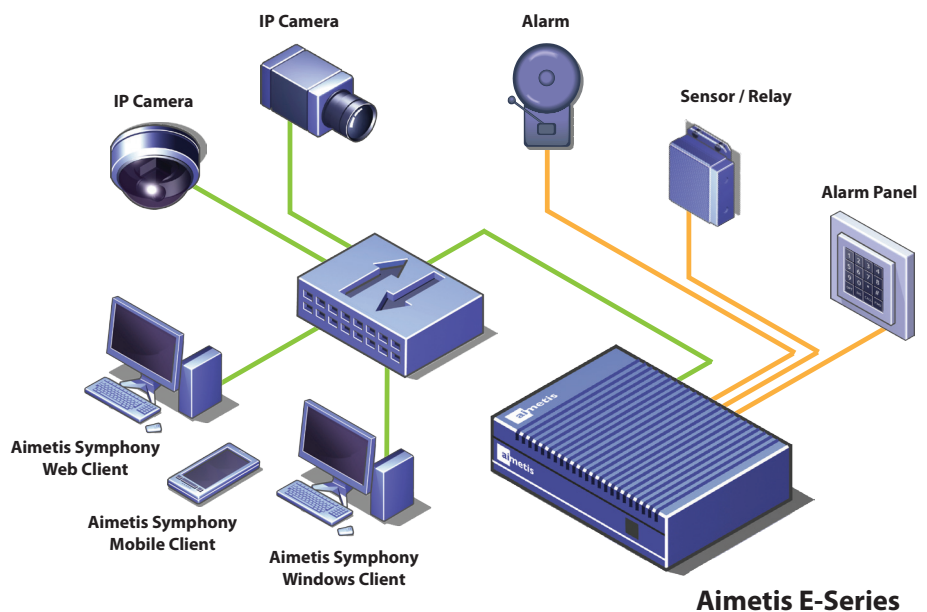

Software Viewing Options:

- Windows Client
- Web
- iPhone / iPad
- Android