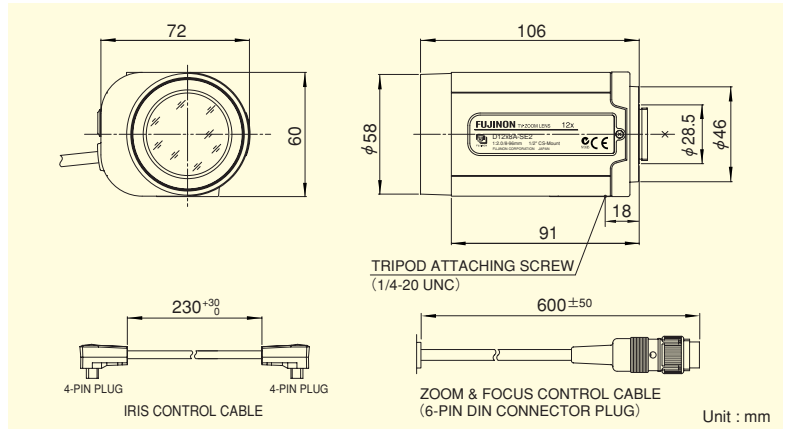

**For Security
Zoom**

Applicable camera (model)

D12×8A-SE2

1	2/3	1/2	1/3	1/4
---	-----	-----	-----	-----

12×

*Photograph is a similar model.

ZOOM Zoom
 WIDE Wide Angle
 TELE Telephoto Long Focal
 MOTOR DRIVE Motor Drive
 DC DC Auto Iris
 CS-mt CS Mount
 METAL Metal Mount
ND ND Filter

Focal Length (mm)		8~96 (12×)	
Iris Range		F2.0 ~ T400 (Equivalent to F400)	
Operation	Zoom	Motor Drive	
	Focus	Motor Drive	
	Iris	Auto (DC Type) (*1)	
Angle Of View (H×V)	1/2"	WIDE	43°36' × 33°24'
		TELE	3°49' × 2°52'
	1/3"	WIDE	33°24' × 25°22'
		TELE	2°52' × 2°09'
	1/4"	WIDE	25°22' × 19°09'
		TELE	2°09' × 1°37'
Focusing Range (From Front Of The Lens) (m)		∞ ~ 1.3	
Object Dimensions at M.O.D. (H×V) (mm)	1/2"	WIDE	1003 × 753
		TELE	84 × 63
	1/3"	WIDE	752 × 565
		TELE	63 × 47
	1/4"	WIDE	564 × 424
		TELE	47 × 35
Back Focal Distance (in air) (mm)		16.22	
Exit Pupil Position (From Image Plane) (mm)		-51	
Filter Thread (mm)		M55 × 0.75	
Mount		CS	
Mass (g)		330	
Coil Resistance		Drive Coil	180Ω
		Damping Coil	720Ω
Current Consumption		22mA (Max.) at DC 4V	
Standard Accessories		Iris Control Cable Conversion Cable (6-pin→4-pin) Connection Connector (4-pin, 6-pin)	
Remarks		• With Metal Mount (*1) When power is turned off, iris will automatically be closed.	

Wiring

Control Mode (Top View)

Factory Setting : 12V / IND.

Controller output	Select switch position	Conversion cable (Standard accessory)
6V	6V / IND.	Not necessary
±6V	6V / COM.	Necessary
12V	12V / IND.	Not necessary
±12V	12V / COM.	Necessary

ZOOM LENSES

Accessories

Close-up Lens

Product Name		CL3355 (M55×0.75mm fc=333mm)	CL10055 (M55×0.75mm fc=1000mm)
Imaging Area (mm)		333~250	1000~500
Object Dimensions (mm)	1/2"	WIDE	204×153
		TELE	17×13
	1/3"	WIDE	153×115
		TELE	13×10
	1/4"	WIDE	115×86
		TELE	10×7