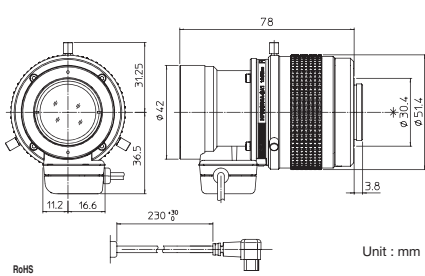

Unit : mm

Fixed Focal Long Focal Telephoto DC Auto Iris C Mount Metal Mount ND Filter RoHS Compliant

FIXED **TELE** **DC** **C-mt** **METAL** **ND** **RoHS**

HF50SR4A-SA1L

Focal Length (mm)	50	
Iris Range	F2.8 - T360	
Operation	Focus	Manual
	Iris	Auto (DC type)*1
Angle of View(H x V)	2/3"	10 03' x 7 33'
Angle of View(H x V) Aspect Ratio 16:9	2/3"	10 57' x 6 10'
Focus Range (From the Lens Front) (m)	∞ - 1.0	
Mass (g)	260	

* 1: The iris automatically closes when the camera is turned off.
* Each of the above products is also available in manual type.

Vari-Focal HD Vari-Focal (3M)
VARI-Focal HD Vari-Focal (1.3M)
Fixed Focal HD Fixed Focal (5M)
Fish-Eye
VARI-Focal
Zoom
Fixed Focal
Zoom Lens Wiring
Technical Information