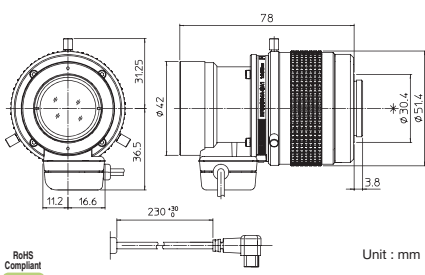

Unit : mm

Fixed Focal Long Focal Telephoto DC Auto Iris C Mount Metal Mount ND Filter RoHS Compliant

FIXED **TELE** **DC** **C-mt** **METAL** **ND** **RoHS**

HF35SR4A-SA1L

Focal Length (mm)	35	
Iris Range	F2.0 - T360	
Operation	Focus	Manual
	Iris	Auto (DC type)*1
Angle of View(H x V)	2/3"	14 20' x 10 46'
Angle of View(H x V) Aspect Ratio 16:9	2/3"	15 36' x 8 48'
Focus Range (From the Lens Front) (m)	∞ - 0.75	
Mass (g)	270	

* 1: The iris automatically closes when the camera is turned off.
* Each of the above products is also available in manual type.