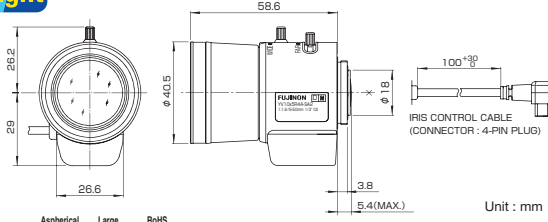

Unit : mm

Vari-Focal Wide Angle Long Focal Telephoto DC Auto Iris CS Mount Metal Mount ND Filter Long Cable Aspherical Lens Large Aperture Ratio RoHS Compliant

VARI **WIDE** **TELE** **DC** **CS-mt** **METAL** **ND** **230** **AT** **F1.6** **RoHS**

YV10x5HR4A-SA2

Focal Length (mm)	5 - 50 (10x)	
Iris Range	F1.6 - T360 (Equivalent to F360)	
Operation	Zoom	Manual
	Focus	Manual
	Iris	Auto (DC type)*1
Angle of View (H x V) (1/3")	WIDE	51 17' x 39 36'
	TELE	5 30' x 4 07'
Angle of View (H x V) Aspect Ratio 16:9 (1/3")	WIDE	55 35' x 31 58'
	TELE	5 47' x 3 20'
Focus Range (From the Lens Front) (m)	∞ - 0.3	
Mass (g)	85	

* 1: The iris automatically closes when the camera is turned off.
* Each of the above products is also available in manual type.