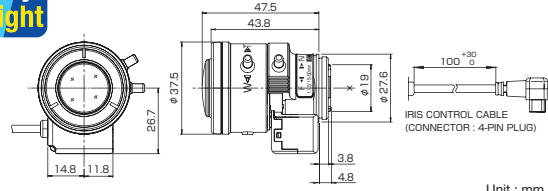

## YV3.3x15HR4A-SA2

3.3x Applicable camera 1 2/3 1/2 1/3 1/4

**HD** Day Night  
**1.3MP**

Unit : mm

Vari-Focal Long Focal Telephoto DC Auto Iris DC Auto Iris Metal Mount ND Filter Long Cable Aspherical Lens Large Aperture Ratio RoHS Compliant

### YV3.3x15HR4A-SA2

Focal Length (mm)	15 - 50 (3.3x)	
Iris Range	F1.5 - T360 (Equivalent to F360)	
Operation	Zoom	Manual
	Focus	Manual
	Iris	Auto (DC type)*1
Angle of View (H x V) (1/3")	WIDE	18 29' x 13 45'
	TELE	5 29' x 4 09'
Angle of View (H x V) Aspect Ratio 16:9 (1/3")	WIDE	20 13' x 11 11'
	TELE	5 57' x 3 25'
Focus Range (From the Lens Front) (m)	∞ - 0.8	
Mass (g)	50	

### YV10x5HR4A-SA2

Focal Length (mm)	5 - 50 (10x)	
Iris Range	F1.6 - T360 (Equivalent to F360)	
Operation	Zoom	Manual
	Focus	Manual
	Iris	Auto (DC type)*1
Angle of View (H x V) (1/3")	WIDE	51 17' x 39 36'
	TELE	5 30' x 4 07'
Angle of View (H x V) Aspect Ratio 16:9 (1/3")	WIDE	55 35' x 31 58'
	TELE	5 47' x 3 20'
Focus Range (From the Lens Front) (m)	∞ - 0.3	
Mass (g)	85	

### HF50SR4A-SA1L

Focal Length (mm)	50	
Iris Range	F2.8 - T360	
Operation	Focus	Manual
	Iris	Auto (DC type)*1
Angle of View(H x V)	2/3"	10 03' x 7 33'
Angle of View(H x V) Aspect Ratio 16:9	2/3"	10 57' x 6 10'
Focus Range (From the Lens Front) (m)	∞ - 1.0	
Mass (g)	260	