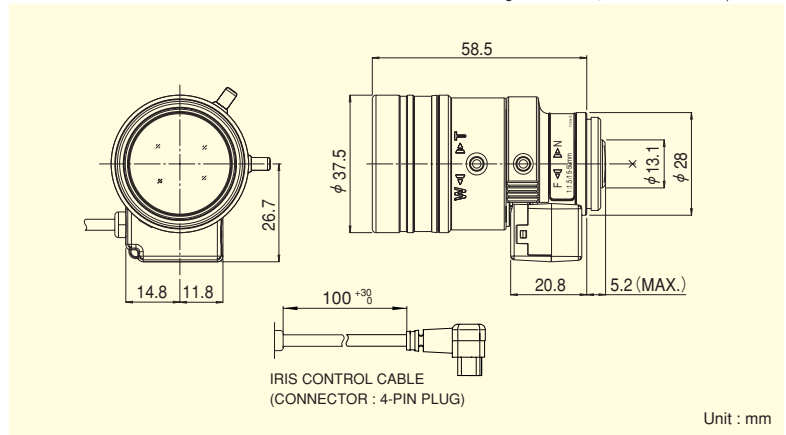

Focal Length (mm)		15~50 (3.3X)	
Iris Range		F1.5 ~ T360 (Equivalent to F360)	
Operation	Zoom	Manual	
	Focus	Manual	
	Iris	Auto (DC Type) (*1)	
Angle Of View (H×V)	1/3"	WIDE	18°08' × 13°34'
		TELE	5°35' × 4°12'
	1/4"	WIDE	13°34' × 10°10'
		TELE	4°12' × 3°10'
Focusing Range (From Front Of The Lens) (m)		∞ ~ 0.8	
Object Dimensions at M.O.D. (H×V) (mm)	1/3"	WIDE	271 × 202
		TELE	87 × 66
	1/4"	WIDE	202 × 151
		TELE	66 × 49
Back Focal Distance (in air) (mm)		10.03	
Exit Pupil Position (From Image Plane) (mm)		-36	
Filter Thread (mm)		—	
Mount		CS	
Mass (g)		60	
Coil Resistance		Drive Coil	190Ω
		Damping Coil	500Ω
Current Consumption		23mA (Max.) at DC 4V	
Remarks		• With Metal Mount (*1) When power is turned off, iris will automatically close. YV3.3×15SA-SA2L : Long Cable Type (230mm)	