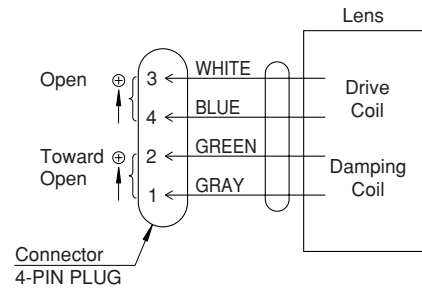

**For Security
Vari-Focal**

MP³ MEGA PIXELS

YV4.3×2.8SA-SA2

Applicable camera (model)

1 2/3 1/2 1/3 1/4

4.3×

New!

VARI
Vari-Focal

WIDE
Wide Angle

TELE
Telephoto
Long Focal

3 Mega
For Megapixel
Camera

DC
DC Auto Iris

CS-mt
CS Mount

METAL
Metal Mount

ND
ND Filter

230
Long Cable

AT
Aspherical Lens

F1.4
Wide Aperture Rate

- High image-quality monitoring with optical performance supporting 3 megapixels.
- Wide f2.8-12mm range accommodates various applications
- Compact and lightweight design, best suited for use with dome cameras.
- Designed to maximize optical performance with high-accuracy aspheric lens, low-dispersion glass, and high refractive-index glass.
- Built-in ND filter of T360, supporting high sensitivity cameras.

MEGAPIXEL VARI-FOCAL LENSES

Focal Length (mm)		2.8~12 (4.3×)	
Iris Range		F1.4 ~ T360 (Equivalent to F360)	
Operation	Zoom	Manual	
	Focus	Manual	
	Iris	Auto (DC Type) (*1)	
Angle Of View (H×V)	1/3"	WIDE	100°02' × 74°03'
		TELE	23°21' × 17°36'
	1/4"	WIDE	74°03' × 55°06'
		TELE	17°36' × 13°13'
Focusing Range (From Front Of The Lens) (m)		∞ ~ 0.3	
Object Dimensions at M.O.D. (H×V) (mm)	1/3"	WIDE	753 × 476
		TELE	131 × 98
	1/4"	WIDE	476 × 329
		TELE	98 × 73
Back Focal Distance (in air) (mm)		7.80	
Exit Pupil Position (From Image Plane) (mm)		455	
Filter Thread (mm)		—	
Mount		CS	
Mass (g)		60	
Coil Resistance		Drive Coil	190Ω
		Damping Coil	500Ω
Current Consumption		23mA (Max.) at DC 4V	
Remarks	• With Metal Mount (*1) When power is turned off, iris will automatically close. YV4.3×2.8SA-SA2L : Long Cable Type (230mm)		

Wiring