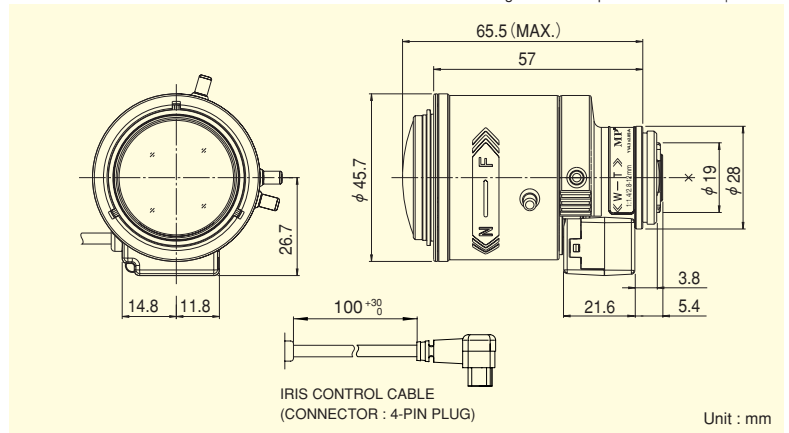

WIDE
Wide Angle

TELE
Telephoto
Long Focal

3 Mega
For Megapixel
Camera

DC
DC Auto Iris

CS-mt
CS Mount

METAL
Metal Mount

ND
ND Filter

230
Long Cable

MEGAPIXEL VARI-FOCAL LENSES

Focal Length (mm)		2.8~12 (4.3×)	
Iris Range		F1.4 ~ T360 (Equivalent to F360)	
Operation	Zoom	Manual	
	Focus	Manual	
	Iris	Auto (DC Type) (*1)	
Angle Of View (H×V)	1/3"	WIDE	100°02' × 74°03'
		TELE	23°21' × 17°36'
	1/4"	WIDE	74°03' × 55°06'
		TELE	17°36' × 13°13'
Focusing Range (From Front Of The Lens) (m)		∞ ~ 0.3	
Object Dimensions at M.O.D. (H×V) (mm)	1/3"	WIDE	753 × 476
		TELE	131 × 98
	1/4"	WIDE	476 × 329
		TELE	98 × 73
Back Focal Distance (in air) (mm)		7.80	
Exit Pupil Position (From Image Plane) (mm)		455	
Filter Thread (mm)		—	
Mount		CS	
Mass (g)		60	
Coil Resistance		Drive Coil	190Ω
		Damping Coil	500Ω
Current Consumption		23mA (Max.) at DC 4V	
Remarks	• With Metal Mount (*1) When power is turned off, iris will automatically close. YV4.3×2.8SA-SA2L : Long Cable Type (230mm)		