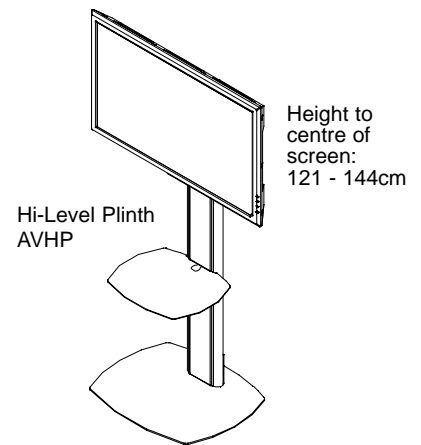

Platform size is 26x34cm but can be ordered for specific Video Conferencing Units.

Please state make and model for availability.

Order Code	
AVVC-A	
AVVC-B	

ACCESSORY PLATFORMS

For video, DVD players or other equipment.

One 40x50cm Accessory Platform (AVP1) is provided as standard. However, there are two other sizes that can be specified when ordering as listed: Deduct price difference from list price. Additional platforms can be added.

Order Code	Size deep wide
AVP1	40x50cm
AVP2	45x60cm
AVP3	30x30cm

LOCKING CABINET

A Locking Cabinet can be fitted in addition to the standard platform. Inside measurements are: 40cm deep, 44cm wide, 14cm high.

Order Code	Size deep wide
AVLC	44x50cm

* When ordering please state make and model of Plasma. Price addition for 60inch Plasma screens.