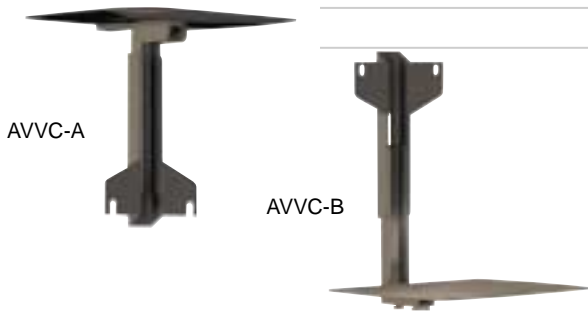

Stylish, easy to use, with a high quality finish in either Sinterflex® or silver the Avecta® range harmonises with the best in modern interiors.

The Avecta® stand system offers a range of models both high and low level, trolley or static. Four-way electrical socket provision, cable management, and a platform system are all standard features.

Optional extras include video conferencing mounts that fit above and below the Plasma, a choice of platform sizes and a lockable cabinet.

Avecta® Hi-Level Trolley - AVHT

Shown with Locking Cabinet AVLC and Video Conferencing platform AVVC-A

★ When ordering please state make and model of Plasma. Price addition for 60 inch Plasma screens.

Avecta® Hi and Lo level models are supplied complete, consisting of braked wheel trolley or plinth base unit, mast assembly and fixed Plasma mount together with 4-way electrical socket and accessory platform. Finished in Sinterflex® as standard or silver if specified.