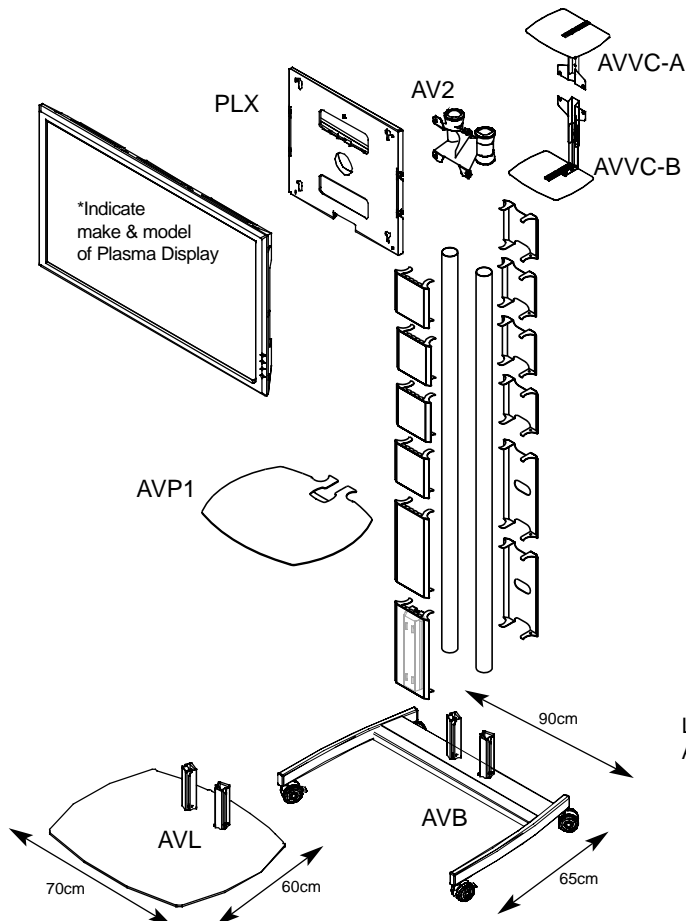

* When ordering please state make and model of Plasma. Price addition for 60inch Plasma screens.