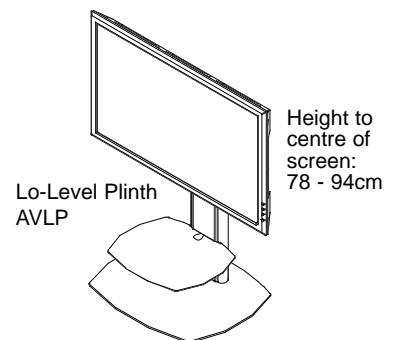

Platform size is 26x34cm but can be ordered for specific Video Conferencing Units.

Please state make and model for availability.

Order Code	
AVVC-A	
AVVC-B	

ACCESSORY PLATFORMS

For video, DVD players or other equipment.

One 40x50cm Accessory Platform (AVP1) is provided as standard. However, there are two other sizes that can be specified when ordering as listed: Deduct price difference from list price. Additional platforms can be added.

Order Code	Size deep wide
AVP1	40x50cm
AVP2	45x60cm
AVP3	30x30cm

LOCKING CABINET

A Locking Cabinet can be fitted in addition to the standard platform. Inside measurements are: 40cm deep, 44cm wide, 14cm high.

Order Code	Size deep wide
AVLC	44x50cm

* When ordering please state make and model of Plasma. Price addition for 60inch Plasma screens.