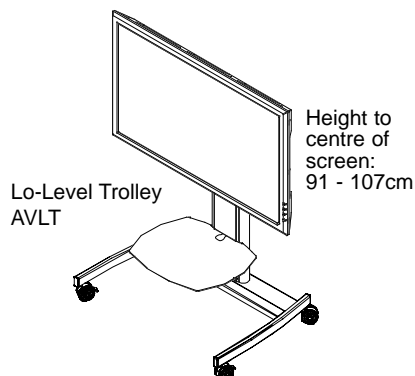

* When ordering please state make and model of Plasma. Price addition for 60inch Plasma screens.