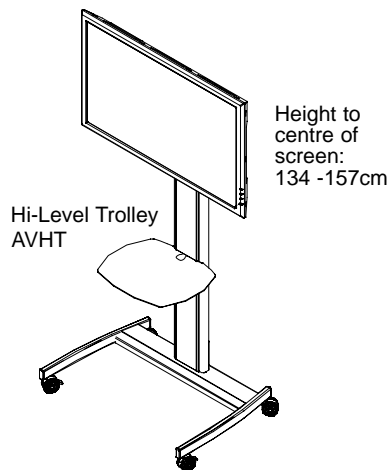

Platform size is 26x34cm but can be ordered for specific Video Conferencing Units.

Please state make and model for availability.

Order Code	
AVVC-A	
AVVC-B	

ACCESSORY PLATFORMS

For video, DVD players or other equipment.

One 40x50cm Accessory Platform (AVP1) is provided as standard. However, there are two other sizes that can be specified when ordering as listed: Deduct price difference from list price. Additional platforms can be added.

Order Code	Size deep wide
AVP1	40x50cm
AVP2	45x60cm
AVP3	30x30cm

LOCKING CABINET

A Locking Cabinet can be fitted in addition to the standard platform. Inside measurements are: 40cm deep, 44cm wide, 14cm high.

Order Code	Size deep wide
AVLC	44x50cm

* When ordering please state make and model of Plasma. Price addition for 60inch Plasma screens.