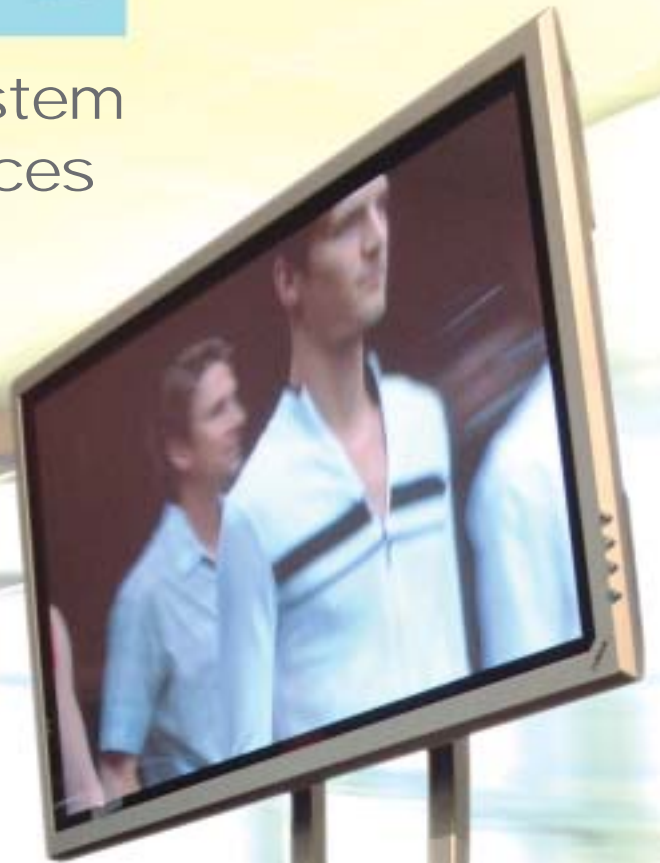

Parabella

The inspirational stand system
for exhibitions & conferences

The slender curving style of these units gives dramatic effect to Plasma or large LCD screen displays. Use the Parabella system in its pure form or add glass shelves and optional power block for laptop, DVD or other equipment.

Designed to make the most of your large screen display - Impress your audience and get your message across by using the Parabella

Parabella

LogicaCMG

Parabella Stand Order code PARA2000 £867.60 Ex VAT

- Features
- Colour options: Diamond Silver or Sinterflex Black
 - Full cable management
 - Slim profile plinth base
 - Mount for any Plasma/LCD up to 61" included
(state make & model)
 - Accessory options - see below